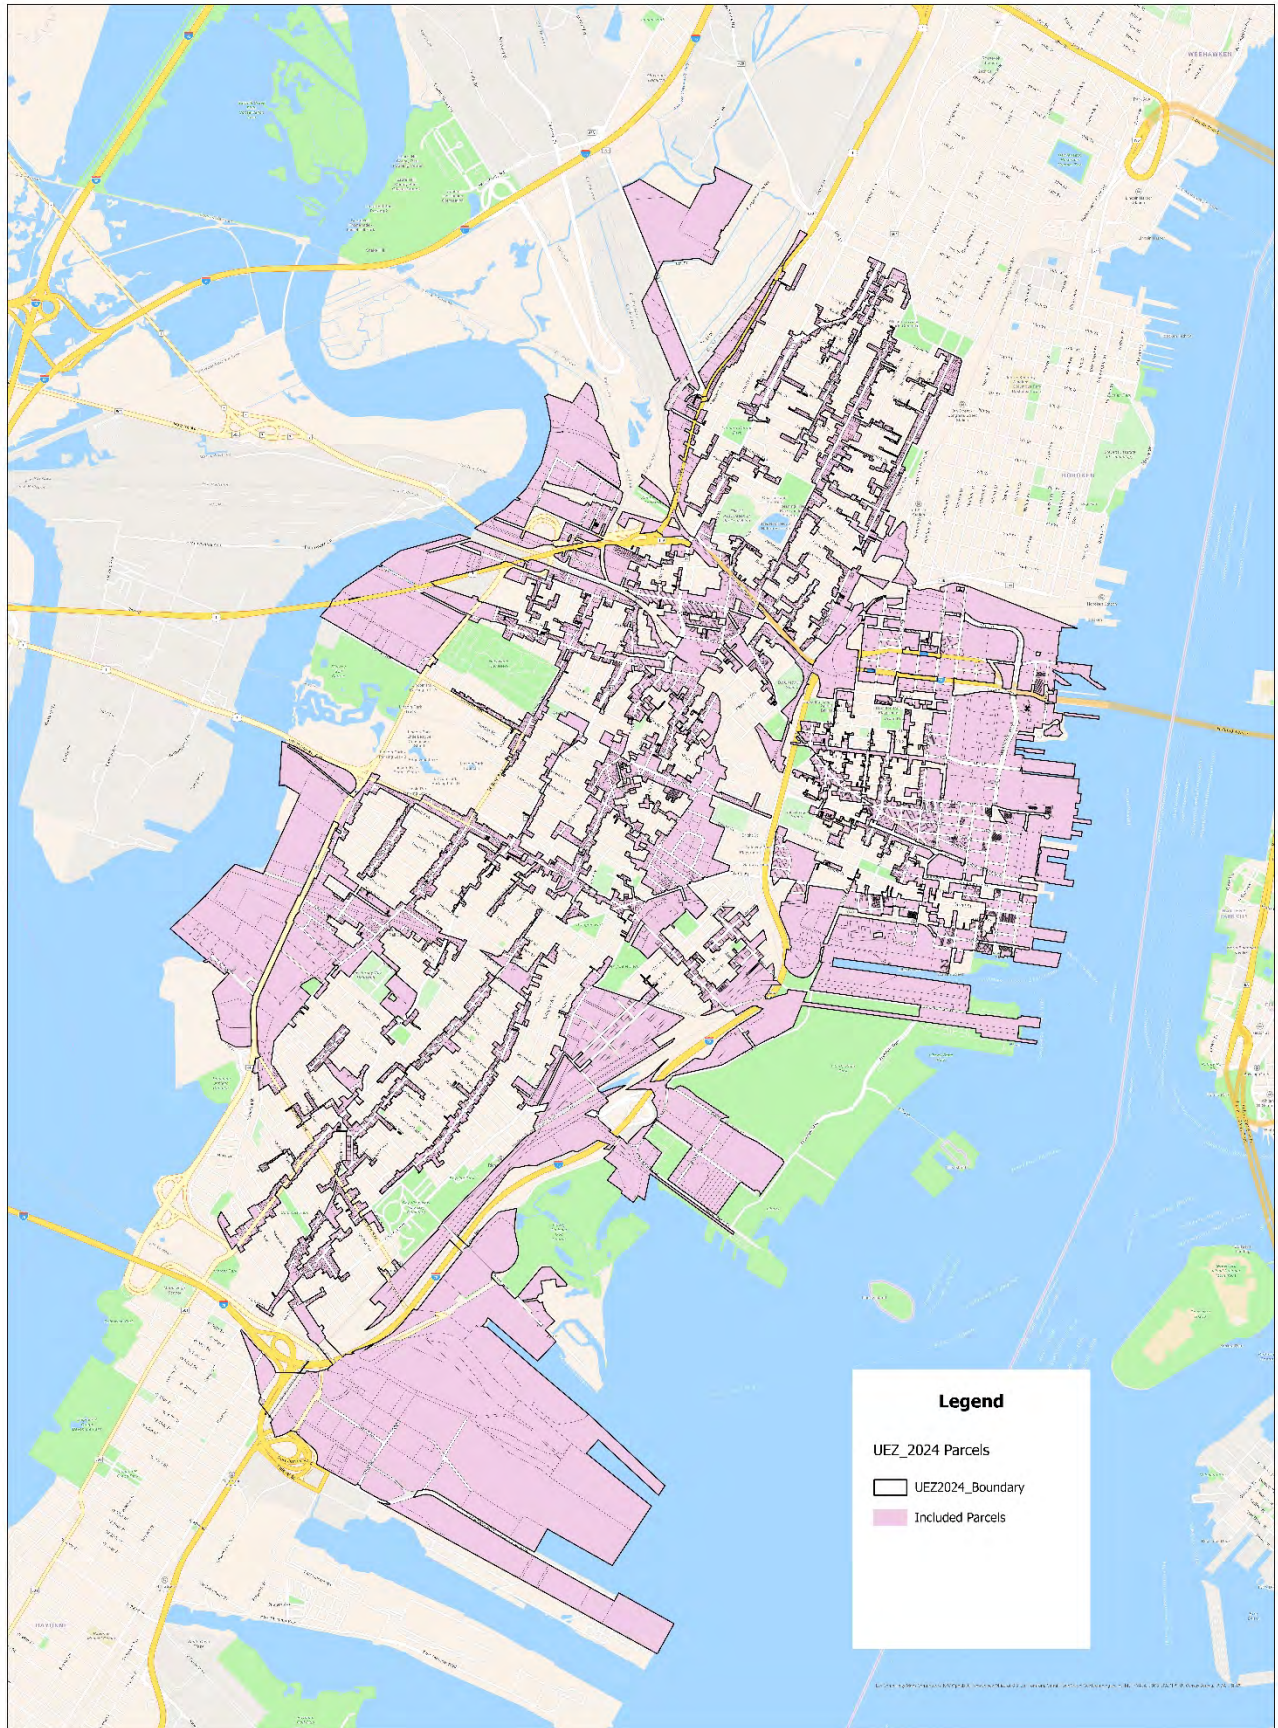

Figure 8.1. 2024 UEZ Boundary Map

Sources: Jersey City Division of Planning, ESRI World Basemap, Urbanomics